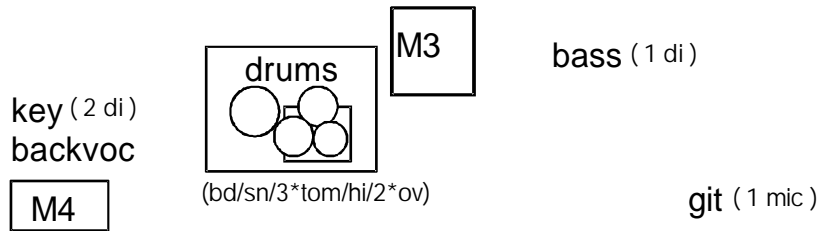

# Bühnenplan

Kanal	1	2	3	4	5	6	7	8	9	10	11	12	13	14	15	16	17	18	19	20	21
Inst.	Bass drum	Snare	HiHat	Floor Tom	Tom 2	Tom 1	Overhead L	Overhead R	Bass	Git	Keyb. L	Keyb. R	Bariton Sax	Posaune	Trompete	Trompete	Tenor Sax	Vox Bernd (tromp)	Vox Volker (key)	Vox Klaus (lead)	Vox Stef (git)
Monitoring:																					
M1										(x)	x	x								XX	X
M2													X	X	X	X	X	x		x	
M3	X	x	x						x	x	x	x								x	x
M4										(x)	X	X							X	x	x